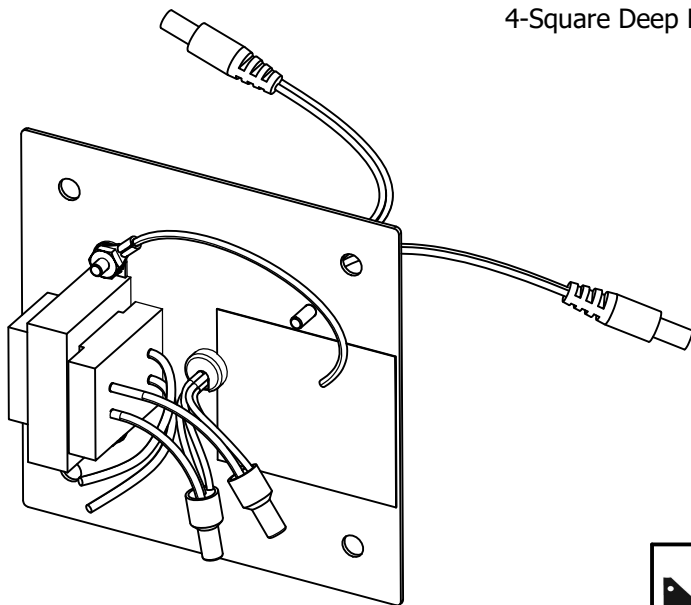

Additional Wall Anchors and Screws can be used in outer holes for secure mounting

8-32 x 0.75" Screws secure Mounting Plate and Transformer Assy to securely mounted 4-Square Deep Electrical Box

	TITLE			D5T-BC-AD Installation Instructions	
	P/N D5T-BC-AD		DWG NO 12325i		REV A
	DRAWN mpb		9/14/2023		SHEET 1 / 1