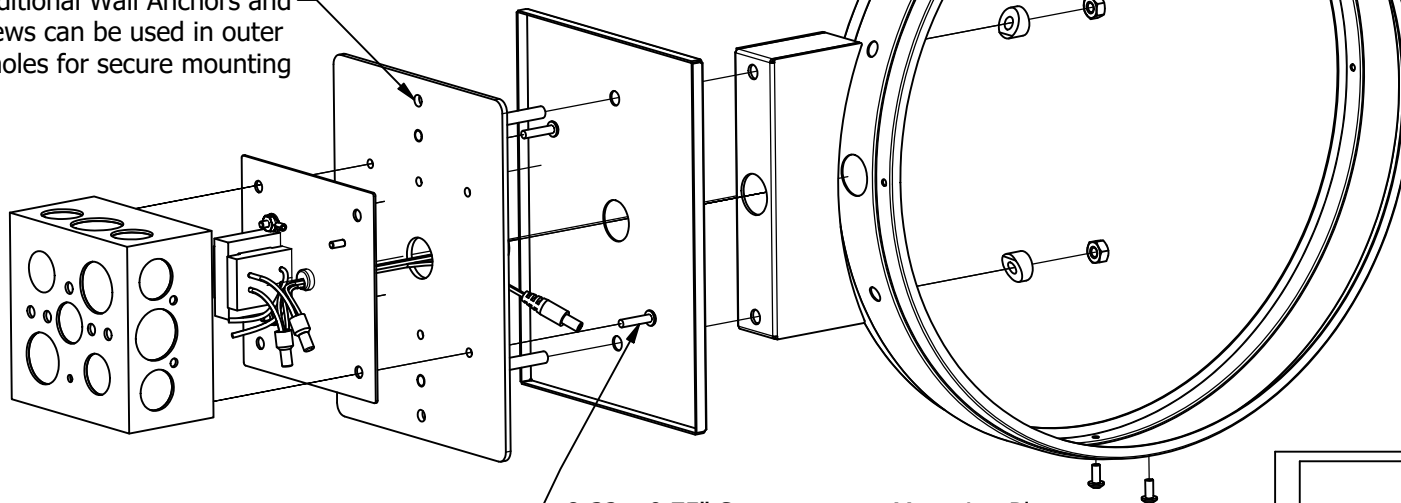

Additional Wall Anchors and Screws can be used in outer holes for secure mounting

8-32 x 0.75" Screws secure Mounting Plate and Transformer Assy to securely mounted 4-Square Deep Electrical Box

	TITLE			D5T-BC-AD Installation Instructions	
	P/N D5T-BC-AD		DWG NO 12325i		REV A
	DRAWN mpb		9/14/2023		SHEET 1 / 1