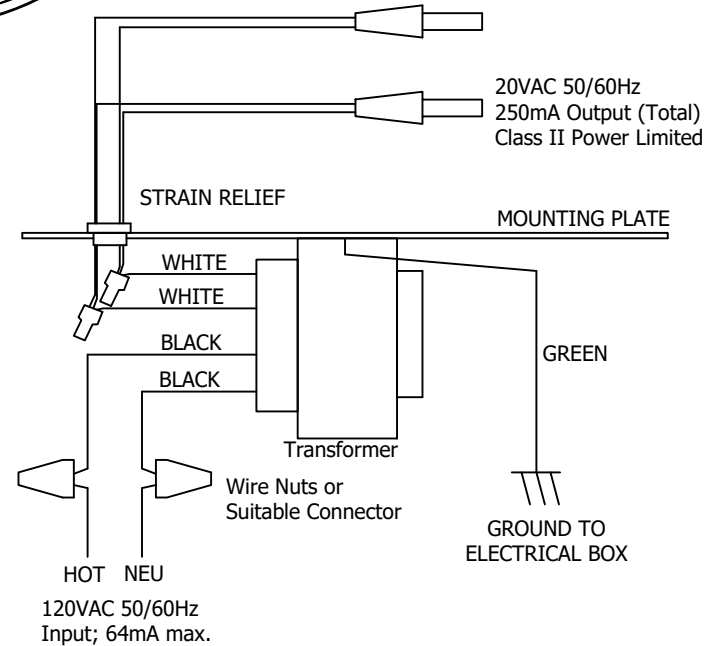

Additional Wall Anchors and Screws can be used in outer holes for secure mounting

8-32 x 0.75" Screws secure Mounting Plate and Transformer Assy to securely mounted 4-Square Deep Electrical Box

	TITLE			D5T-BC-AD Installation Instructions	
	P/N D5T-BC-AD		DWG NO 12325i		REV A
	DRAWN mpb		9/14/2023		SHEET 1 / 1